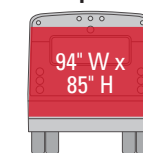

Champion Back Attack